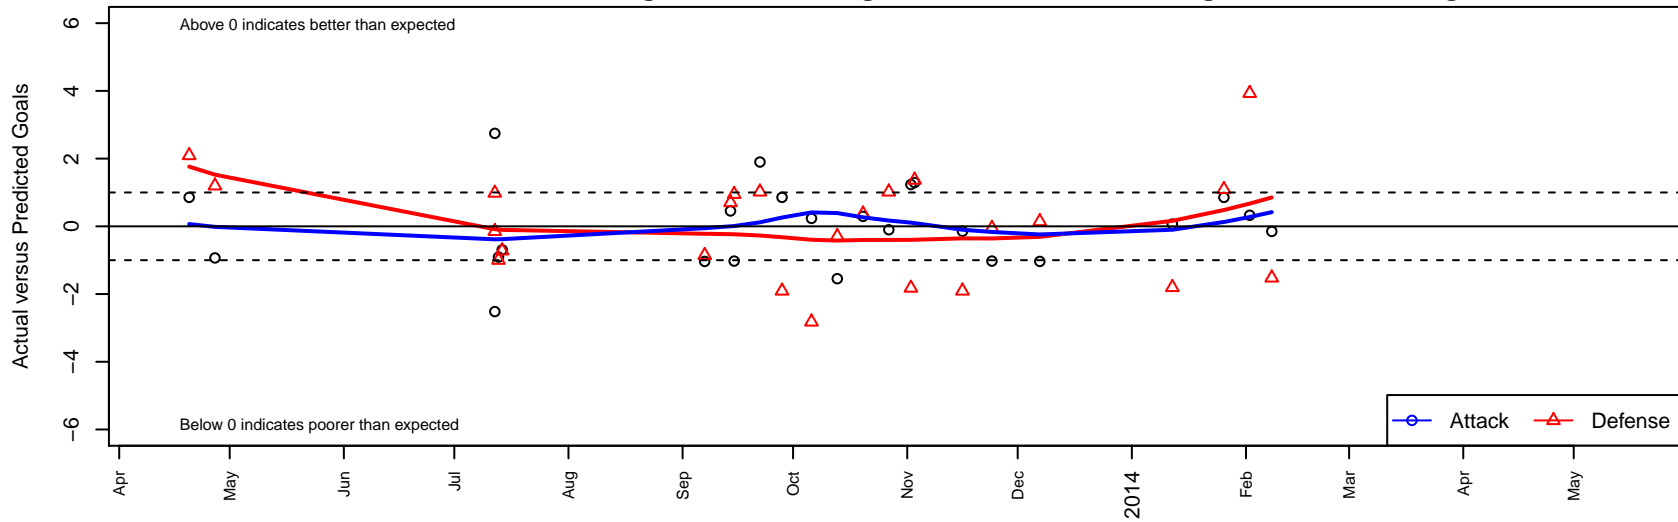

FWFC Blue B98

Federal Way FC
 Federal Way, WA
 B98 total strength=1373
 attack=9.06 defense=5.87
 fall league = RCL B98 Div 3
 alt names used:
 FWFC Blue B98
 FWFC Blue Storm
 FWFC B98 Blue
 FWFC B98 Blue Storm
 FWFC B98 Blue–Storm
 FWFC B98 Blue (A)
 FWFC [Blue B98]

Venues played:
 Challenger Div 1 Cup U14
 Seattle Cup BU15
 RCL B98 Div 3
 Challenge Cup B98 Division 1 – Challenge 1

FWFC Blue B98
 Dots are actual minus expected GF (blue circles) and GA (red triangles).
 Blue line is smoothed change in attack strength. Red is smoothed change in defense strength.